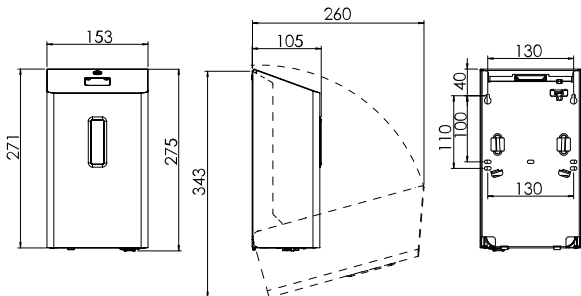

UDU 5 X10 Touchless

Maße in mm - Dimensions in mm

References

airports, train stations, schools, kindergardens, hotels, restaurants, commercial kitchen, food processing areas, prisons, exhibitions, conference centres, shopping centres, fitness and sports centres, industry, laboratories, administration facilities

Usage examples

washrooms, toilets, baths, nursing and examination rooms, kitchens, production facilities, entrance area

Technical data

Dispenser type:	refillable dispenser
Housing:	Stainless steel, white powder-coated (RAL 9016 Traffic White)
Back plate:	Stainless steel
Filling volume (ml):	600 ml
Dosing pump:	long-life plastic foam soap pump
Dosage quantity:	0.6 / 1.0 / 1.4 ml/stroke
Filling good:	Foam soap
Operating type:	touchless
Power type:	Battery
with/without viewing window:	Clear
with drip tray:	No
Lock:	SanTRAL vandalism-proof lock, plastic
Batteries:	4x Alkaline D batteries, 1.5 V, exchangeable, non-rechargeable
Recommended Batteries:	DURACELL ULTRA POWER D, VARTA 4020 (INDUSTRIAL), VARTA 4120, VARTA 4720
Mounting:	Wall mounting with 4 screws and wall plugs, recommended distance to the countertop min. 20 cm
Cleaning:	manual wipe disinfection, not dishwashersafe, not autoclavable
Warranty:	5 years
Net weight:	2.29 kg
Dimensions (W x H x D) in mm:	153x275x105
Note:	Before using new products, please always check the compatibility of the product and the dispensing system to ensure proper functionality.