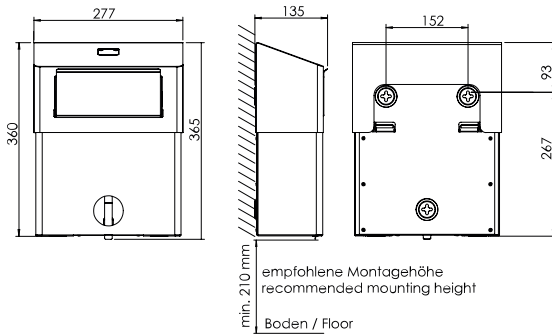

HWU 6

Maße in mm - Dimensions in mm

References

airports, train stations, schools, kindergardens, hotels, restaurants, commercial kitchen, food processing areas, prisons, exhibitions, conference centres, shopping centres, fitness and sports centres, industry, laboratories, administration facilities

Usage examples

washrooms, toilets, baths

Technical data

Waste bin type:	hygienic waste bin
Housing:	Stainless steel, anthracite powder-coated with a subtle structure
Back plate:	Stainless steel
Filling volume (liter):	6 liter
Hygienic bag type:	poly bags
Mounting:	Wall mounting with 3 screws and wall plugs
Cleaning:	manual wipe disinfection, not dishwashersafe, not autoclavable
Warranty:	5 years
Dimensions (W x H x D) in mm:	277x365x135