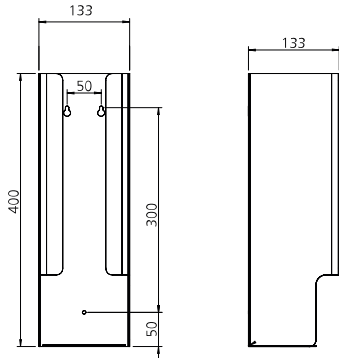

# ERU 4 P IW

High-quality stainless steel replacement holder for 4 standard toilet paper rolls  
Art. No. 1421869

## ERU 4

Maße in mm - Dimensions in mm

## Technical data

Housing:	Stainless steel, white powder-coated (RAL 9010)
Filling volume (Toilet paper):	4 standard rolls (max. roll diameter 130 mm), inner roll diameter min. 40 mm
Mounting:	Wall mounting with 3 screws and wall plugs
Cleaning:	manual wipe disinfection, not dishwashersafe, not autoclavable
Warranty:	5 years
Net weight:	1.96 kg
Dimensions (W x H x D) in mm:	133x400x133
Note:	Before using new products, please always check the compatibility of the product and the dispensing system to ensure proper functionality.