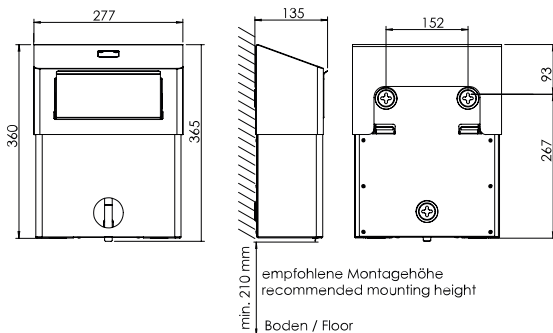

HWU 6

Maße in mm - Dimensions in mm

References

airports, train stations, schools, kindergardens, hotels, restaurants, commercial kitchen, food processing areas, prisons, exhibitions, conference centres, shopping centres, fitness and sports centres, industry, laboratories, administration facilities

Usage examples

washrooms, toilets, baths

Technical data

Waste bin type:	hygienic waste bin
Housing:	Stainless steel, matte black powder coated (RAL 9005)
Back plate:	Stainless steel
Filling volume (liter):	6 liter
Hygienic bag type:	poly bags
Mounting:	Wall mounting with 3 screws and wall plugs
Cleaning:	manual wipe disinfection, not dishwashersafe, not autoclavable
Warranty:	5 years
Dimensions (W x H x D) in mm:	277x365x135